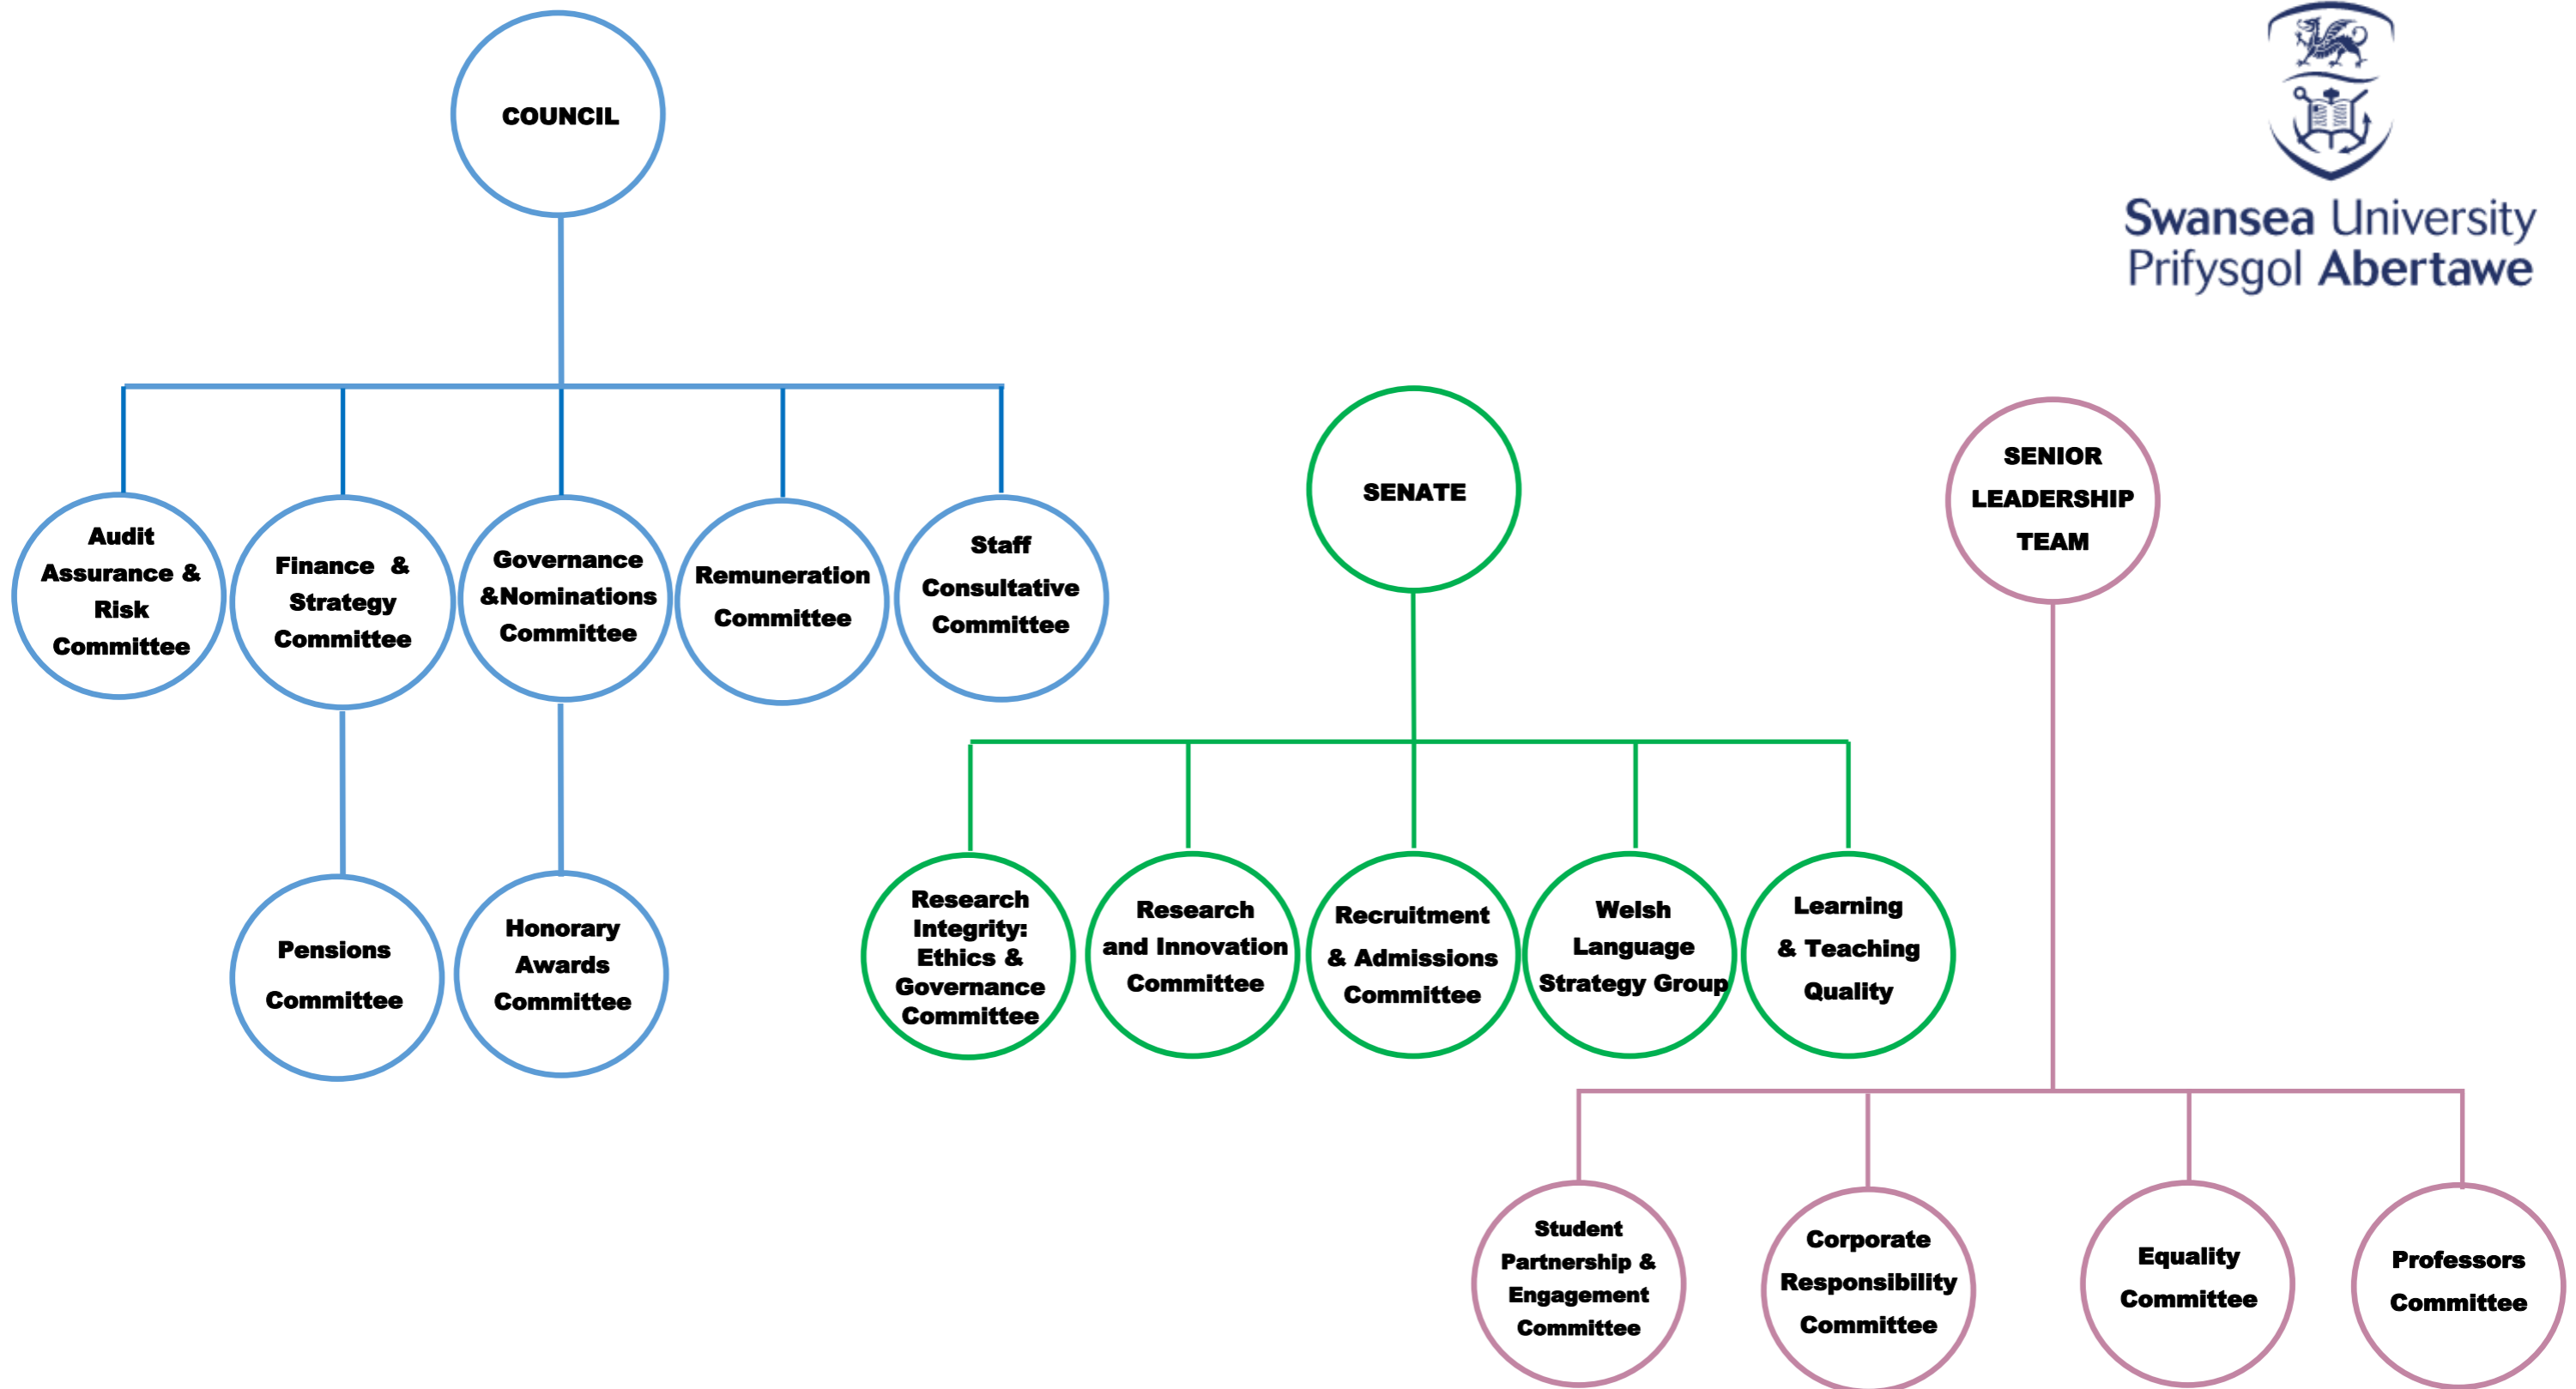

# Swansea University Governance Structure

Swansea University  
Prifysgol Abertawe

**Key.**

**Corporate Governance**

**Academic Governance**

**Operational Management**